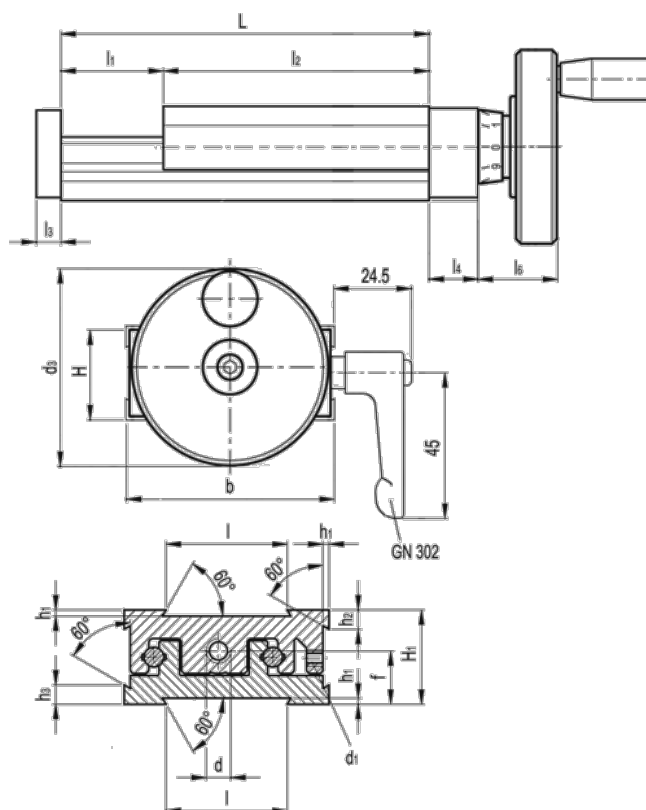

Data Sheet

Article number: 20773020

Description: Adjustable slide unit
GN 900-80-145-25-H-2

Measures

b = 80	h2 = 10.0
d = M8x1	h3 = 10.0
d1 = M5	l = 50
d3 = 80	L - l1 = 145-25
f = 20.5	l2 = 120
H = 35.5	l3 = 8
h1 = 2.0	l4 = 16
H1 = 36	l6 = 31